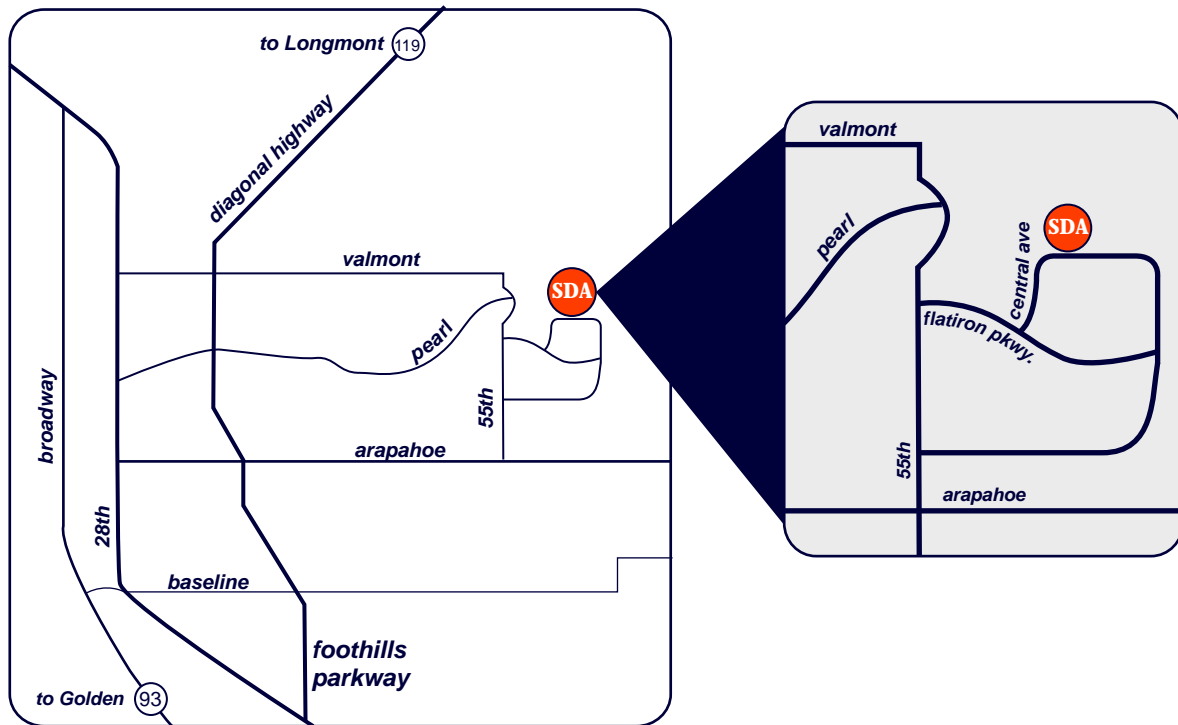

SAMSON design

Directions from Longmont:

Take CO 119 ("The Diagonal")
to Pearl Street. From exit, turn left onto Pearl Street.
Take right, heading south at 55th.
Turn left onto Flatirons Parkway.
Turn left onto Central Avenue.

Directions from I-25:

Take Highway 36 West
(Boulder Turnpike).
Follow 36 West to Boulder
From 36, exit onto Foothills Parkway
Take Foothills Parkway north
to Pearl Street exit. Turn right onto Pearl Street
Take right at 55th, then the first left onto
Flatirons Parkway.