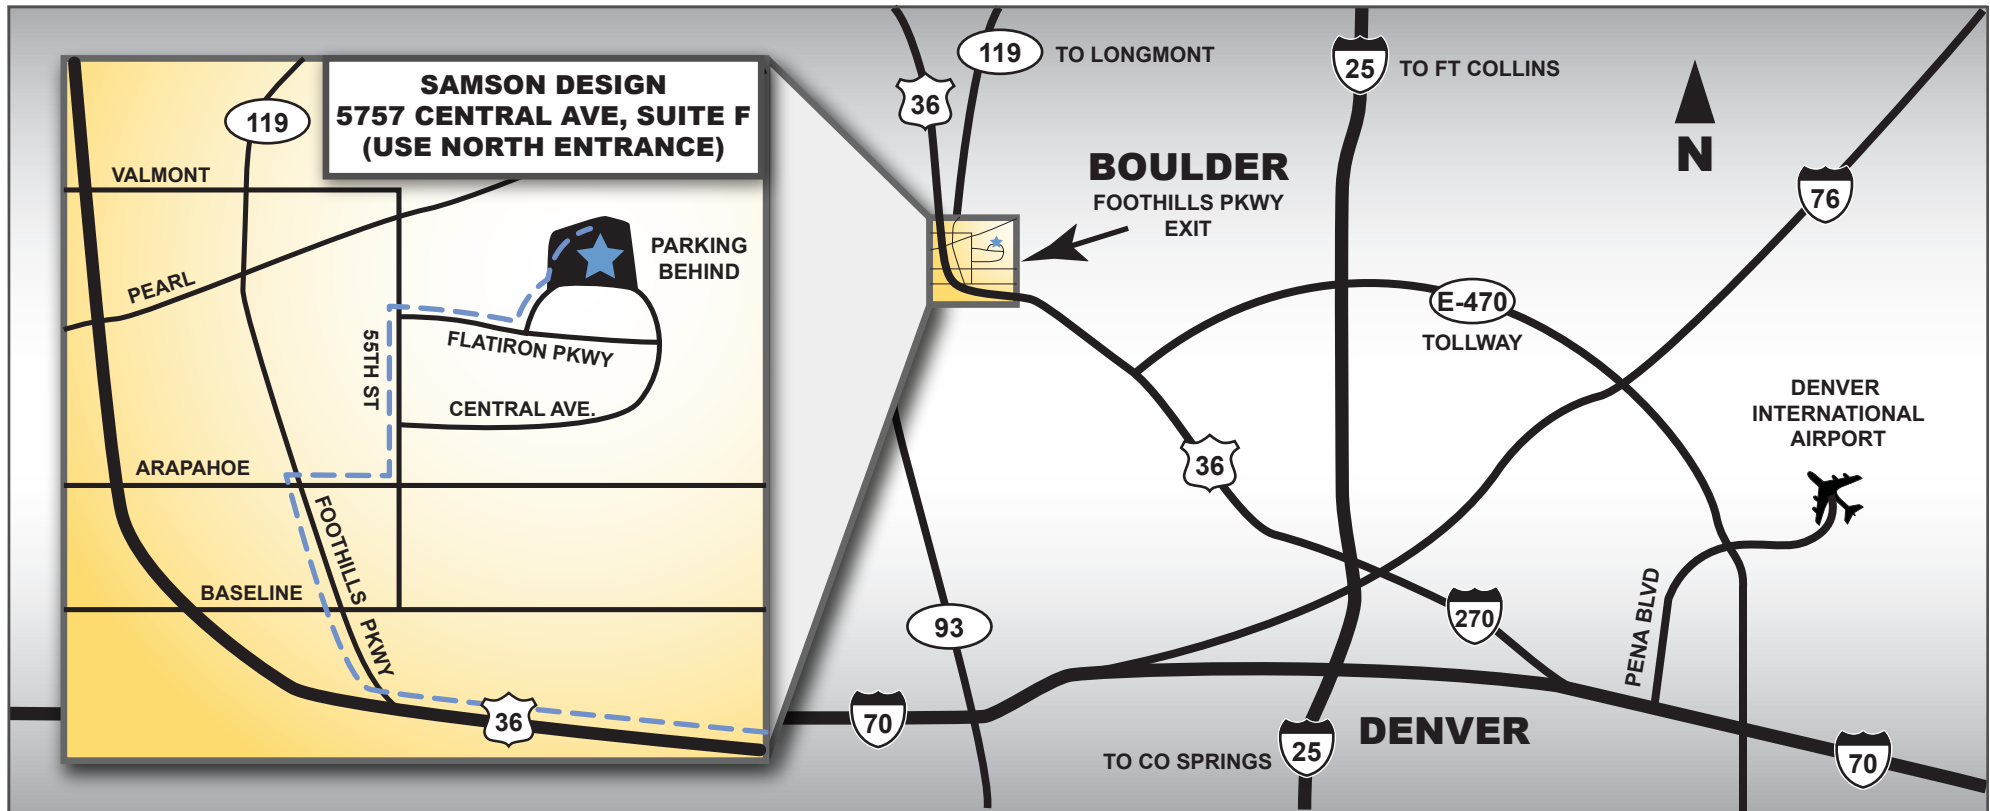

Samson Design Associates, Inc. - Map and Directions

**5757 Central Ave Ste F
Boulder CO 80301**

Directions from North:

From I-25, take the Longmont exit 240.
Turn right (west) onto CO-119 to Boulder.
CO-119 becomes Foothills Parkway.
Exit left (east) onto Valmont Road.
Turn right (south) onto 55th.
Turn left (east) at 2nd light onto Flatiron Parkway.
Turn left (north) onto Central Avenue.
Samson Design is on the left.

Directions from South:

From I-25, take US-36 West exit 217.
Follow US-36 West to Boulder
Exit right (north) onto Foothills Parkway.
Turn right (east) onto Arapahoe Ave.
Turn left (north) onto 55th.
Turn right (east) onto Flatiron Parkway.
Turn left (north) onto Central Avenue.
Samson Design is on the left.